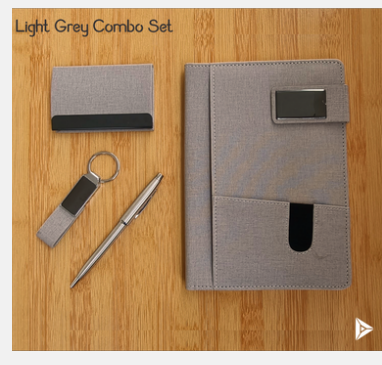

A5 Green PU Hard Bound Notebook, PU Steel Card Holder, Metal Ball Pen, Metal Keychain with Dock Hook

GL-2304 TWO TON TAN/BLACK 4 IN 1 COMBO SET

A5 Flexy Two tone Notebook, Two Tone Metal Card Holder, Metal Pen with Stylus, Round Huke Metal Keychain

GL-2305 DESIGNER STEEL GREY COMBO SET

Metal Steel Finish Roller Pen, Metal Keychain with Dock Hook, Premium designer full cover Card Holder, Premium PU A5 Size Noteook

\$149

GL-2306 PREMIUM ANTIQUE FINISH MATI COMBO SET

Flexy Antique Finish Mati A5 Notebook, Premium Antique Finish Mati with Steel Body Card Holder with RDIF Protection

\$99 - 199

GL-2308 GREY 4 IN 1 GIFT COMBO SET

Premium Folder type with Mobile Pocket magnet loop lock Notebook, Full CN Finish Metal Ball Pen, Metal with PU loop Keychain, PU with Steel Card Holder