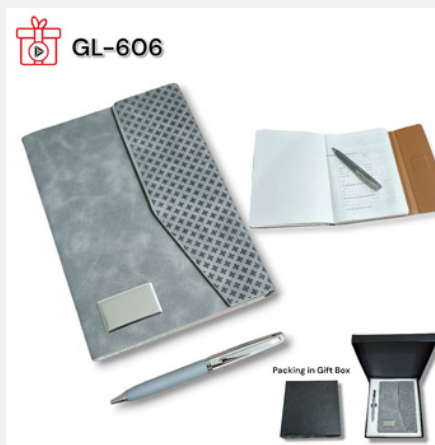

GL-602 GREY WITH ROSE GOLD ACCESSORIES, ROLLER GEL PEN

GL-603 WOODEN ROSE GOLD NOTEBOOK, METAL ROLLER, METAL KEYCHAIN

GL-604 TAN GOLD FOLDER NOTEBOOK, METAL ROLLER PEN

GL-605 MID NIGHT BLUE DESIGNER NOTEBOOK, METAL BALL PEN SET