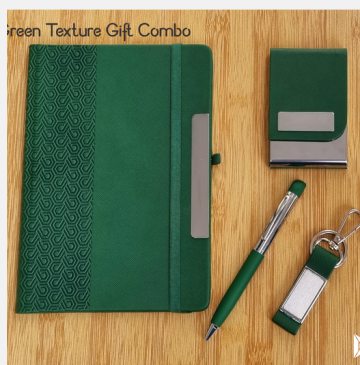

GL-2429 FELT LAPTOP SLEEVE COMBO SET

ECO Friendly Felt Material 15.5 inch Laptop Sleeve with pocket and handle, Felt Notebook A5 Size, Felt Steel Premium Card Case with RFID Protection, Metal Ball Pen

GL-2430 FELT THELA WELCOME KIT

Eco Friendly Thella, Premium honey Comb Blue A5 Size Notebook, Metal Vacuum Mug, Temperature Display Water Bottle 500ML, Metal Huke Keychain, Metal Ball Pen

GL-2431 TAN GOLD MINI 4 IN 1 COMBO SET

A6 Premium Tan Colour PU with Gold Accessories Notebook, Metal Ball Pen, Premium Pu with Steel PVD Cotted Gold Card Holder, Metal Gold Finish Huke Keychain

GL-2301 PREMIUM HONEY COMB TEXTURE GIFT COMBO

A5 Honey Comb Texture hard Bound Notebook, PU Steel Black Cotted Card Holder, Metal Ball Pen, Metal Huke with PU Loop Keychain

GL-2303 GREEN DESIGNER 4 IN 1 COMBO SET

A5 Green PU Hard Bound Notebook, PU Steel Card Holder, Metal Ball Pen, Metal Keychain with Dock Hook

GL-2304 TWO TON TAN/BLACK 4 IN 1 COMBO SET

A5 Flexy Two tone Notebook, Two Tone Metal Card Holder, Metal Pen with Stylus, Round Huke Metal Keychain